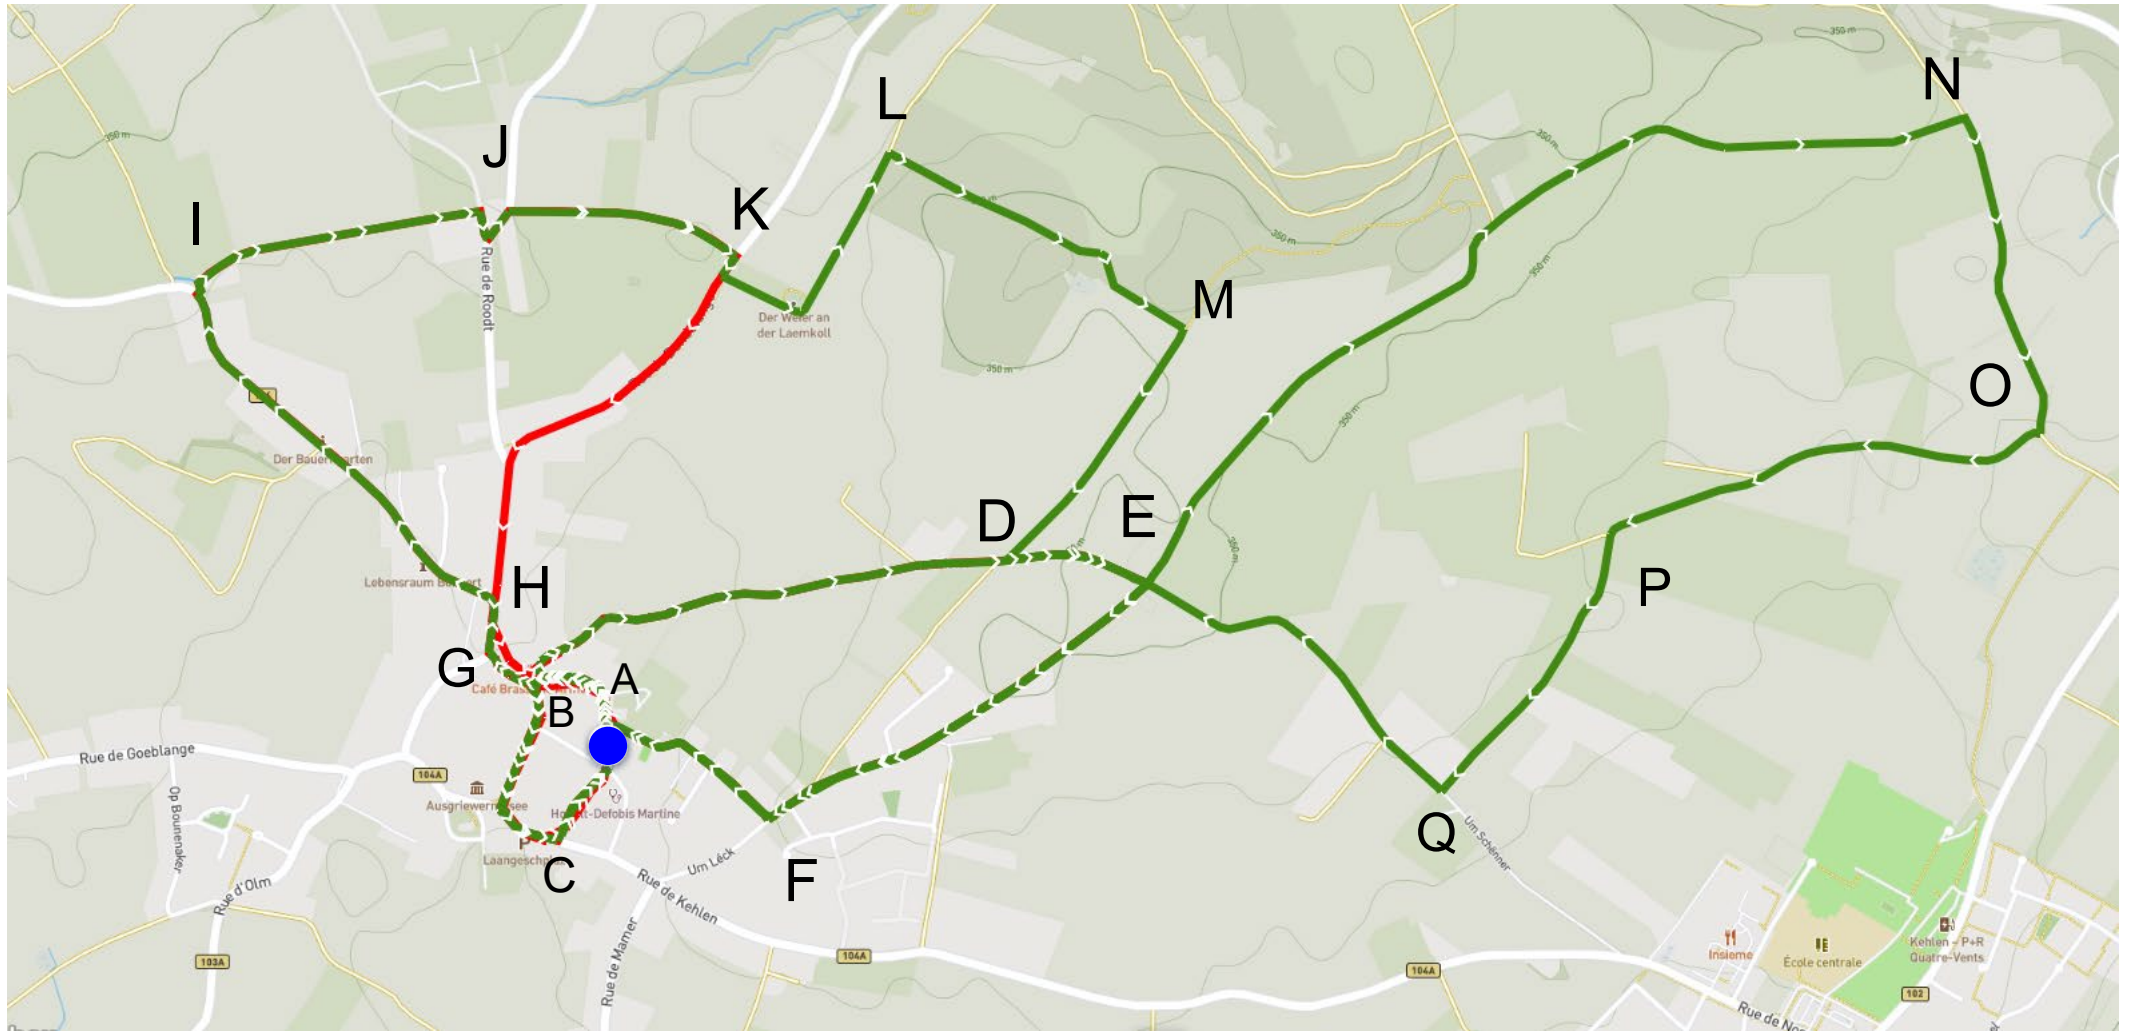

# Péckvillercherslaf

650m : Start-A-B-C-Zil

1300m : Start-A-B-C-A-B-C-Zil

5,5km : Start-A-B-C-A-B-D-E-F-A-B-G-H-I-J-K-H-G-B-C-Zil

11km : Start-A-B-C-A-B-D-E-F-A-B-G-H-I-J-K-L-M-D-E-N-O-P-Q-E-F-A-B-C-Zil

**Start a Zil:** Centre culturel - 4, rue de l'école L-8391 Nospelt ●